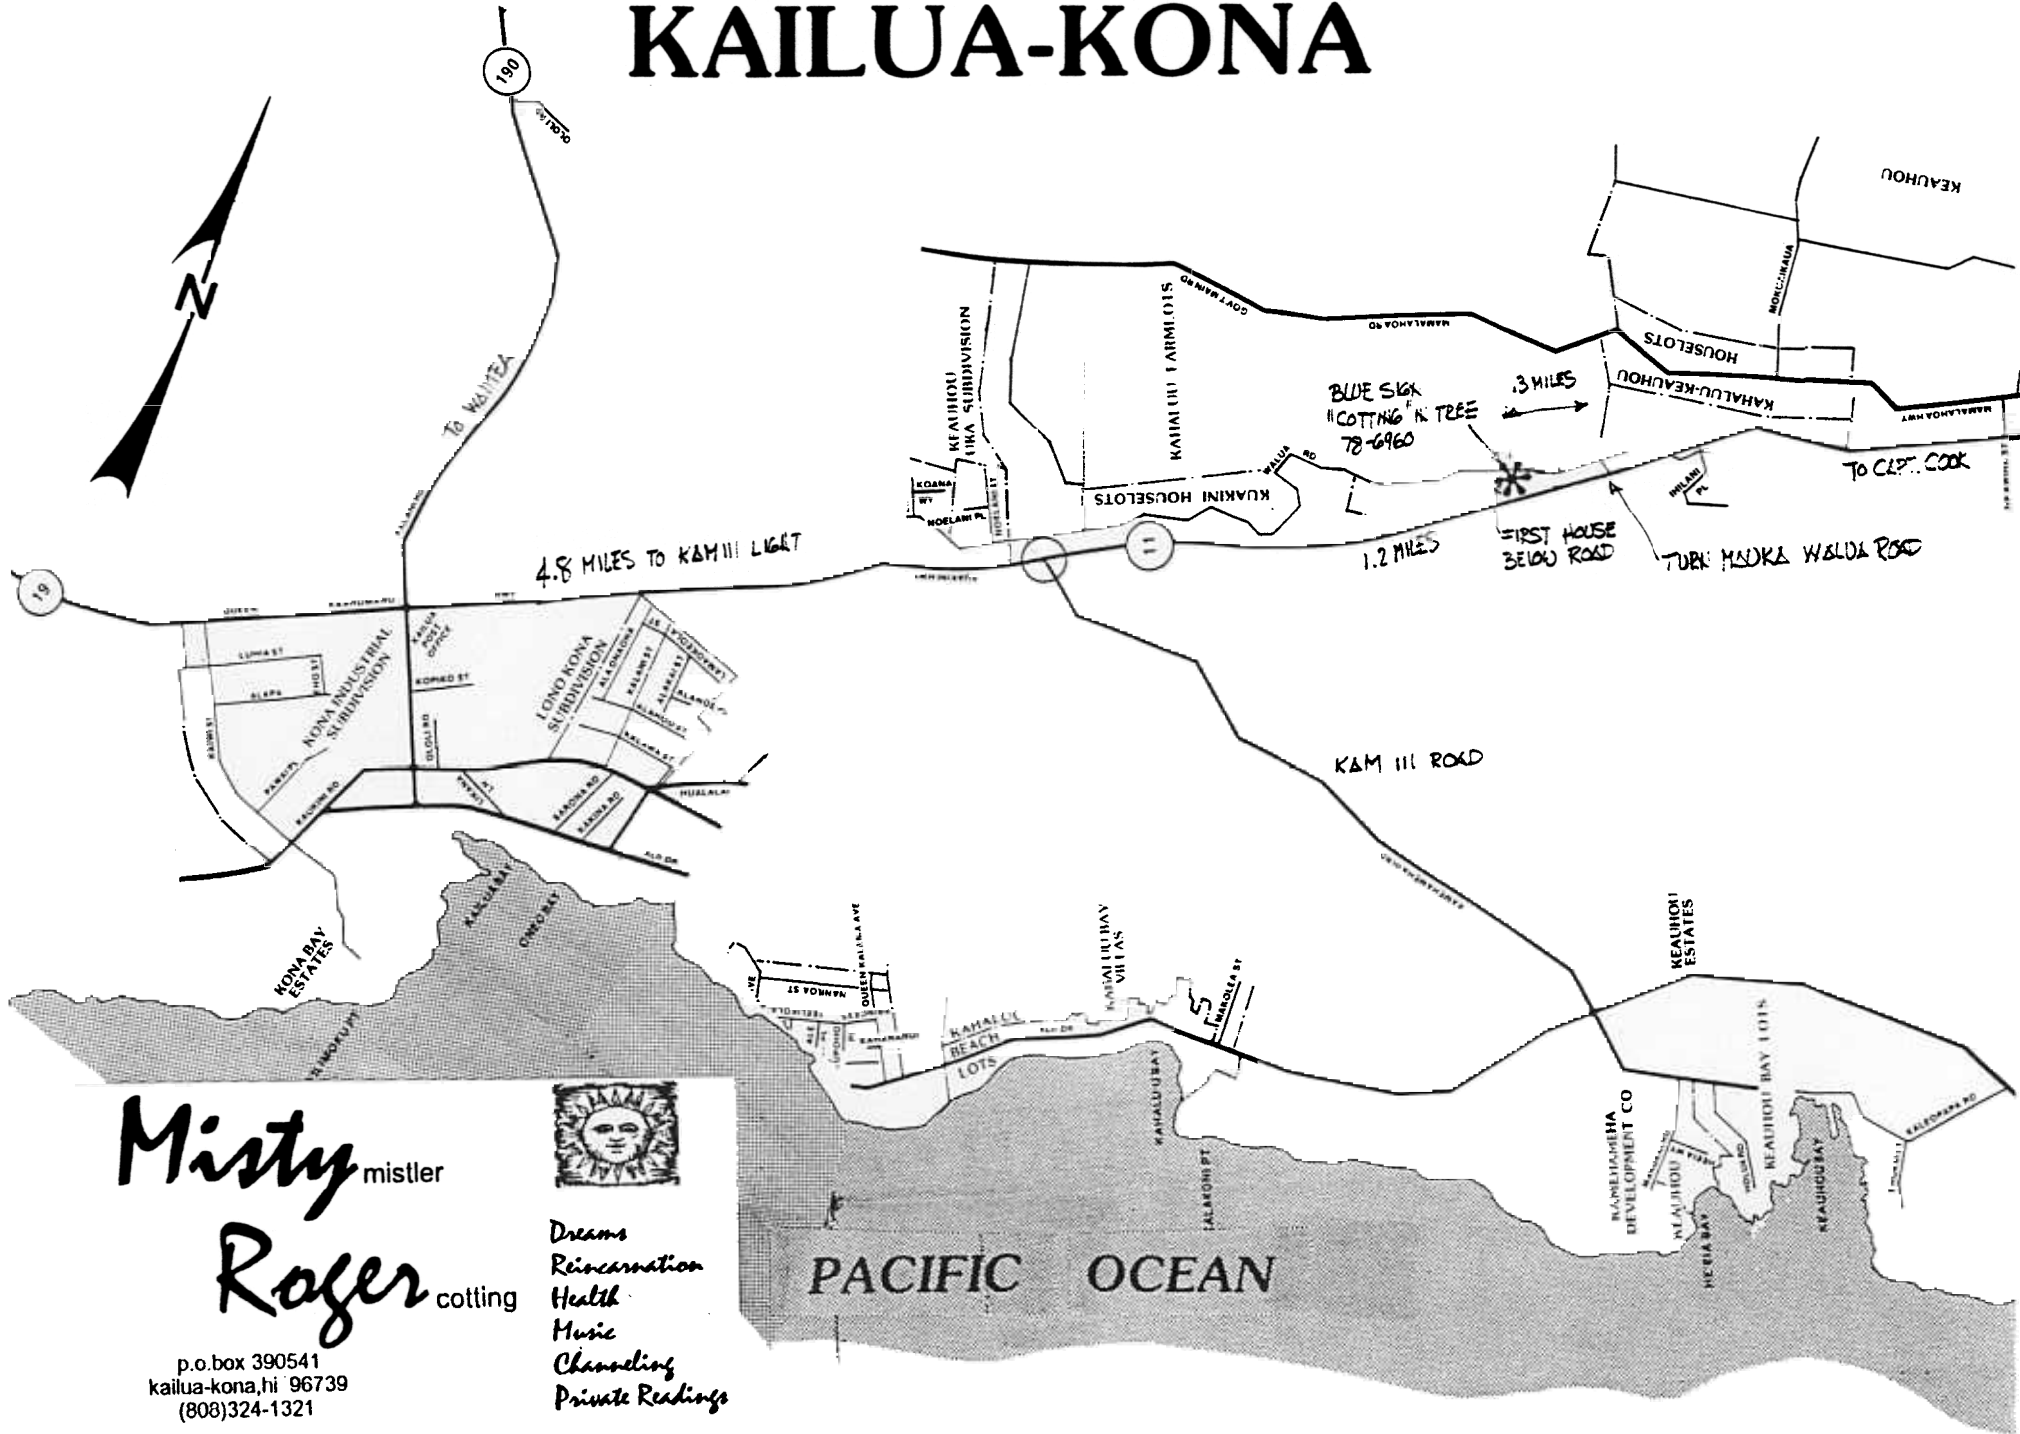

KAILUA-KONA

Misty mistler

Roger cotting

Dreams
Reincarnation
Health
Music
Channeling
Private Readings

p.o. box 390541
kailua-kona, hi 96739
(808)324-1321